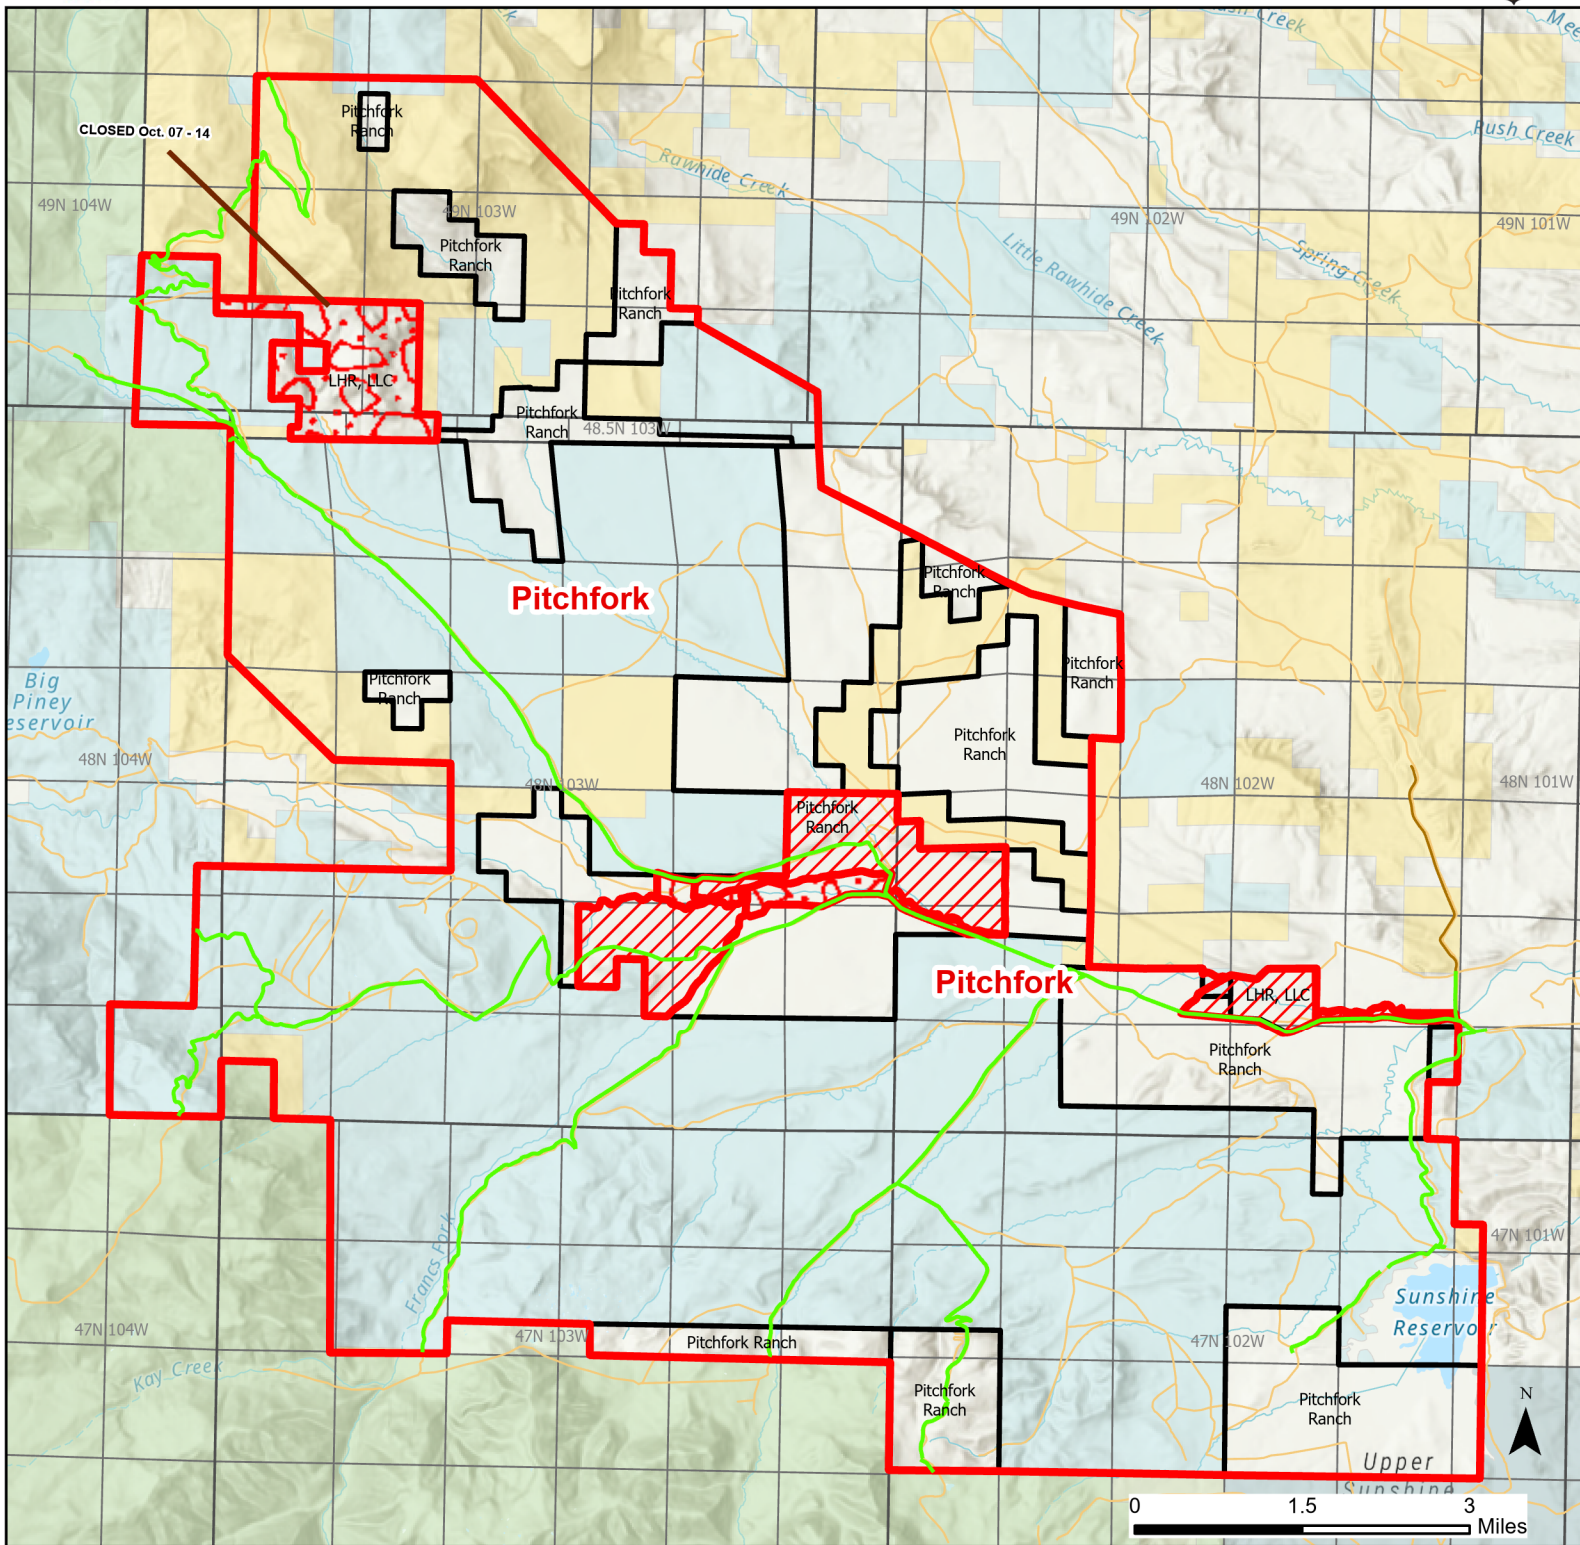

Pitchfork Hunter Management Area

2023 Hunt
Season

Parking	Closed Road	Boundary	Limited Range Weapons and Archery	State
Coupon Box	Roads	County Boundaries	Archery Only	DOD
Road Closed	HMA Ownership	Other	CLOSED	BLM
Open Road				Wyoming Game & Fish Dept.
Special Conditions Apply				Forest Service
				Private

Species allowed to hunt: Antelope, Deer, Elk

See Ranch Rules for More Information and Restrictions

Hunter Management Area rules apply only to those lands enrolled in the HMA.

This map is for visual use, assistance and general location only, does not represent a survey, and is not to be used for legal conveyance. Hunt Area boundaries are approximate, consult Game and Fish Hunting Regulations for descriptions and restrictions. Access to these private lands for any commercial activity must be gained by contacting the individual landowner(s) directly.